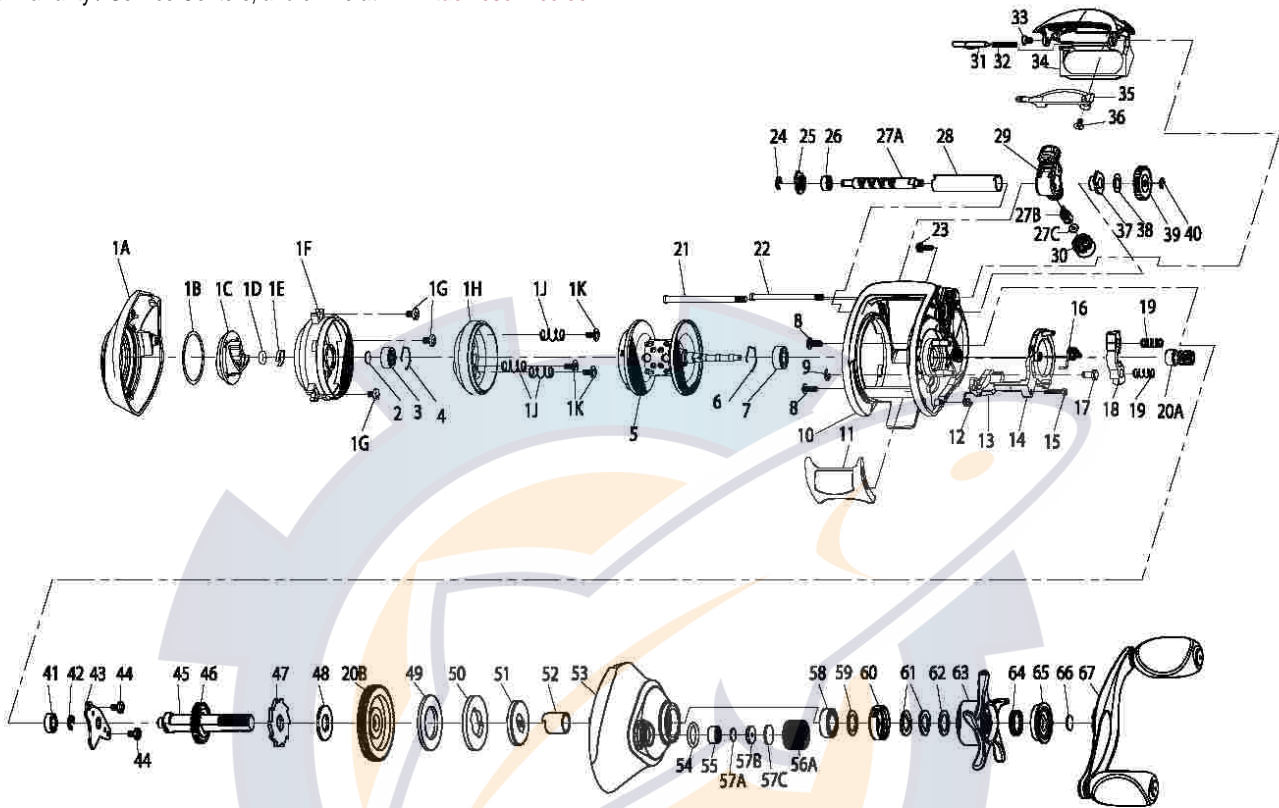

Energy PT Parts Diagram - E770PT / E760PT / E750PT

ORDERING PARTS

Refer to the parts list and diagram for your model. Locate the part you need and identify the key number for the part you wish to order for your model. Always state the model number, part number, part description and quantity on your orders. Parts may be ordered direct from the Factory Service Department (1-800-588-9030), Authorized Warranty / Service Centers, and online at www.tackleservice.com.